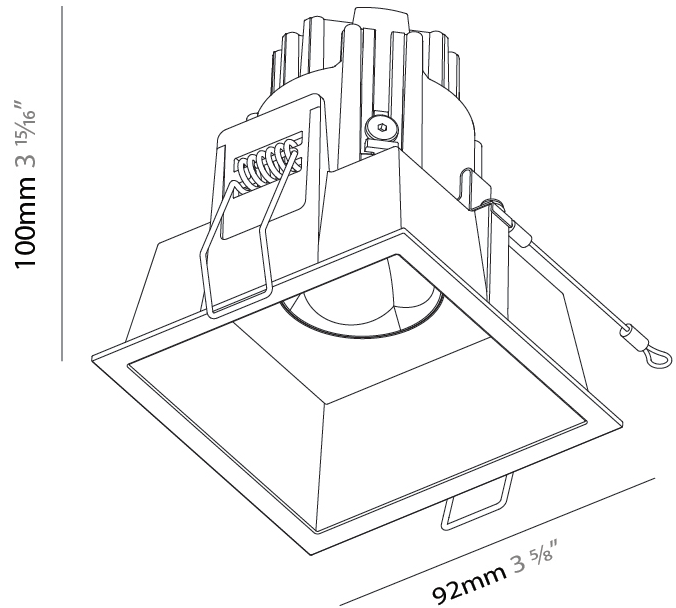

PHYSICAL

Shape: Square
Length (mm): 92
Length (in): 3 5/8
Width (mm): 92
Width (in): 3 5/8
Height (mm): 100
Height (in): 3 15/16
Ceiling Thickness (mm): 1 - 25
Ceiling Thickness (in): 1/16 - 1 3/16
Min. Recessing Depth (mm): 110
Min. Recessing Depth (in): 4 15/16
Light Distribution: Downlight
Weight (kg): 0.351
Diffuser: Lens Pack - No Lens / Opal / Linear Spread Lens / Honeycomb / Spread Lens
Fixture Finish: SSR / BKV / CWI / CRY / HAB / UFT / ITA / RUA / FTG / MYG / LOD / PUS / FRO / FUP / KIA / POP / BLS / SPG / MEY / GOH / GUM / CHC / COM / ABZ / JAG / OBR / MOS / ROR
Fixture Material: Aluminum Die Cast
Cut-out Measurements: D. 68mm / 2 11/16"

ELECTRICAL

Lamp Type: LED (Zhaga Standard)
Input Wattage (W): 15
Total Output Wattage (W): 13.6
Dimming: Tri-Mode (Non-Dimming and Phase Dimming (120Vac only) and 0-10V Dimming)
Driver Included: Yes
Driver Location: Recessed Housing
Driver Type: Constant Current - Universal
Driver Class: Class 2
Input Voltage (V): 120 - 277
Constant Current (MA): 350

LED

Number of LEDs: 1
Color Temperature (°K): 2700 / 3000 / 3500 / 4000
Max. Delivered Lumen (lm): 1424 / 1665 / 1585 / 1599
Nominal Lumen (lm): 1566 / 1665 / 1743 / 1759
CRI: >90 CRI
Lamp Life (hrs): 50000

OPTICAL

Reflector°: 58

RATINGS AND CERTIFICATIONS

Certified By: Certified for North American Standards
IP rating: IP20