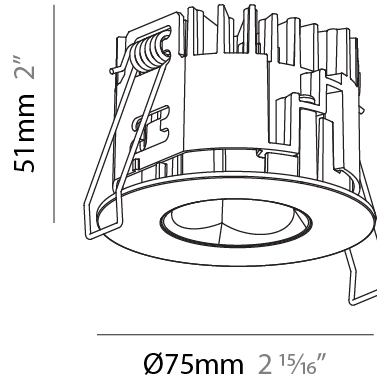

PHYSICAL

Shape: Round
Diameter (mm): 75
Diameter (in): 2 ¹⁵/₁₆
Height (mm): 51
Height (in): 2
Ceiling Thickness (mm): 1 - 25
Ceiling Thickness (in): 1/16 - 1 3/16
Min. Recessing Depth (mm): 55
Min. Recessing Depth (in): 2 ³/₁₆
Light Distribution: Direct
Diffuser: Lens Pack - Spread Lens / Linear Spread Lens / Honeycomb Louver
Fixture Finish: SSR / BKV / CWI / CRY / HAB / UFT / ITA / RUA / FTG / MYG / LOD / PUS / FRO / FUP / KIA / POP / BLS / SPG / MEY / GOH / GUM / CHC / COM / ABZ / JAG / OBR / MOS / ROR
Fixture Material: Aluminum Die Cast
Cut-out Measurements: 68mm / 2 11/16" Diameter

ELECTRICAL

Lamp Type: LED (Zhaga Standard)
Input Wattage (W): 15
Total Output Wattage (W): 13.6
Dimming: Tri-Mode (Non-Dimming and Phase Dimming (120Vac only) and 0-10V Dimming)
Driver Included: No
Driver Location: Recessed Housing
Driver Type: Constant Current - Universal
Driver Class: Class 2
Input Voltage (V): 120 - 277
Constant Current (MA): 350

LED

Color Temperature (°K): 2700 / 3000 / 3500 / 4000
Max. Delivered Lumen (lm): 1375 / 1462 / 1531 / 1545
Nominal Lumen (lm): 1566 / 1665 / 1743 / 1759
CRI: >90 CRI
Lamp Life (hrs): 50000
Special LEDs offerings: Tunable White

OPTICAL

Reflector°: 50
Adjustability: Fixed

RATINGS AND CERTIFICATIONS

Certified By: Certified for North American Standards
IP rating: IP20