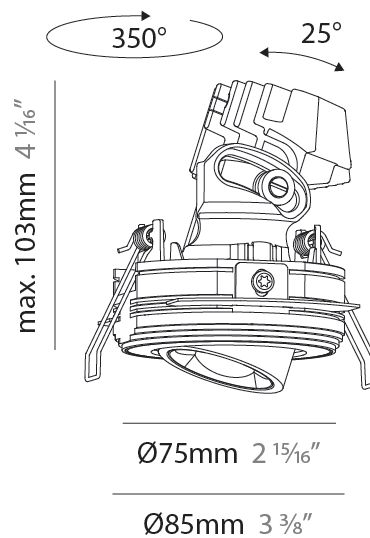

PHYSICAL

Shape: Round
Diameter (mm): 75
Diameter (in): 2 15/16
Height (mm): 103
Height (in): 4 1/16
Ceiling Thickness (mm): 10 / 12.5 / 15 / 25
Ceiling Thickness (in): 3/8 or 1/2 or 9/16 or 1
Min. Recessing Depth (mm): 115
Min. Recessing Depth (in): 4 1/2
Light Distribution: Direct
Diffuser: Lens Pack - Spread Lens / Linear Spread Lens / Honeycomb Louver
Fixture Finish: SSR / BKV / CWI / CRY / HAB / UFT / ITA / RUA / FTG / MYG / LOD / PUS / FRO / FUP / KIA / POP / BLS / SPG / MEY / GOH / GUM / CHC / COM / ABZ / JAG / OBR / MOS / ROR
Fixture Material: Aluminum Die Cast
Cut-out Measurements: D. 86mm / 3 3/8"

ELECTRICAL

Lamp Type: LED (Zhaga Standard)
Input Wattage (W): 16
Total Output Wattage (W): 14.6
Dimming: Tri-Mode (Non-Dimming and Phase Dimming (120Vac only) and 0-10V Dimming)
Driver Included: No
Driver Location: Recessed Housing
Driver Type: Constant Current - Universal
Driver Class: Class 2
Input Voltage (V): 120 - 277
Constant Current (MA): 350

LED

Number of LEDs: 1
Color Temperature (°K): 2700 / 3000 / 3500 / 4000
Max. Delivered Lumen (lm): 1375 / 1462 / 1531 / 1545
Nominal Lumen (lm): 1566 / 1665 / 1743 / 1759
CRI: >90 CRI
Lamp Life (hrs): 50000

OPTICAL

Reflector: 50
Adjustability: Rotational 350° / Tilt 25°

RATINGS AND CERTIFICATIONS

Certified By: Certified for North American Standards
IP rating: IP20