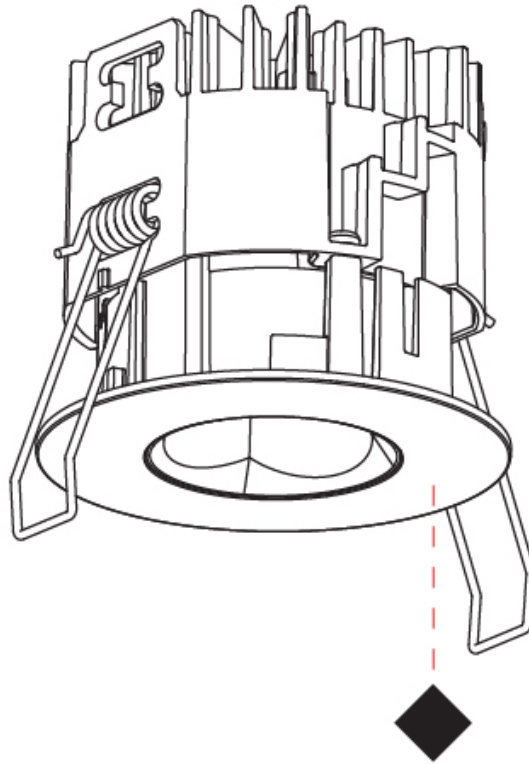

OIKO PRO ROUND RECESSED

A35866-

PROJECT

TYPE

SPECIFIER

QUANTITY

DATE