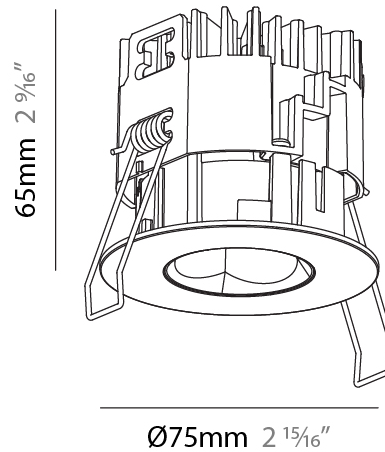

PHYSICAL

Shape: Round
Diameter (mm): 75
Diameter (in): 2 ¹⁵/₁₆
Height (mm): 65
Height (in): 2 ⁹/₁₆
Ceiling Thickness (mm): 1 - 25
Ceiling Thickness (in): 1/16 - 1 3/16
Min. Recessing Depth (mm): 70
Min. Recessing Depth (in): 2 ³/₄
Light Distribution: Direct
Diffuser: Lens Pack - Spread Lens / Linear Spread Lens / Honeycomb Louver
Fixture Finish: SSR / BKV / CWI / CRY / HAB / UFT / ITA / RUA / FTG / MYG / LOD / PUS / FRO / FUP / KIA / POP / BLS / SPG / MEY / GOH / GUM / CHC / COM / ABZ / JAG / OBR / MOS / ROR
Fixture Material: Aluminum Die Cast
Cut-out Measurements: 68mm / 2 11/16" Diameter

ELECTRICAL

Lamp Type: LED (Zhaga Standard)
Input Wattage (W): 15
Total Output Wattage (W): 13.6
Dimming: Tri-Mode (Non-Dimming and Phase Dimming (120Vac only) and 0-10V Dimming)
Driver Included: No
Driver Location: Recessed Housing
Driver Type: Constant Current - Universal
Driver Class: Class 2
Housing: See Components
Input Voltage (V): 120 - 277
Constant Current (MA): 350

LED

Color Temperature (°K): 2700 / 3000 / 3500 / 4000
Max. Delivered Lumen (lm): 1295 / 1377 / 1442 / 1455
Nominal Lumen (lm): 1566 / 1665 / 1743 / 1759
CRI: >90 CRI
Lamp Life (hrs): 50000

OPTICAL

Reflector: 34
Adjustability: Fixed

RATINGS AND CERTIFICATIONS

Certified By: Certified for North American Standards
IP rating: IP20