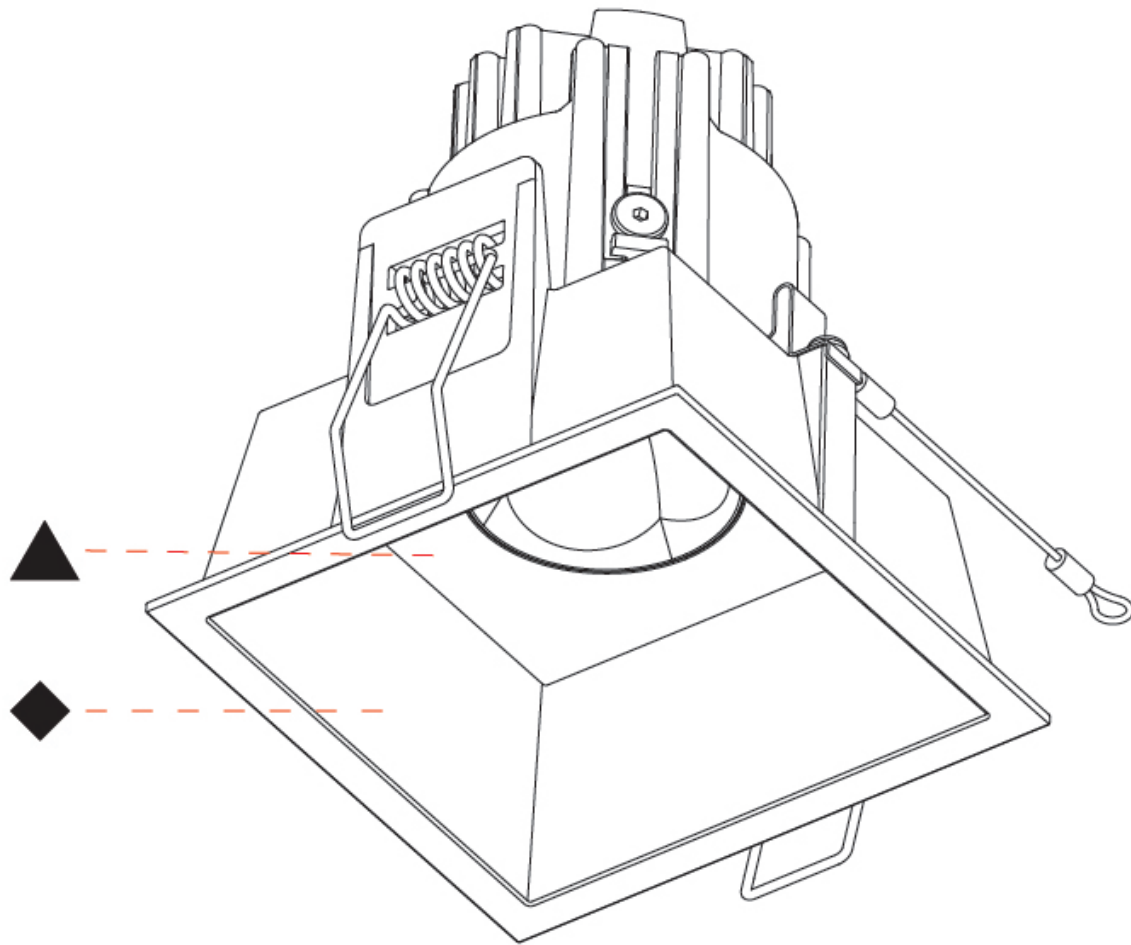

OIKO PRO SQUARE COMFORT RECESSED

A35973-

PROJECT	_____
TYPE	_____
SPECIFIER	_____
QUANTITY	_____
DATE	_____

A