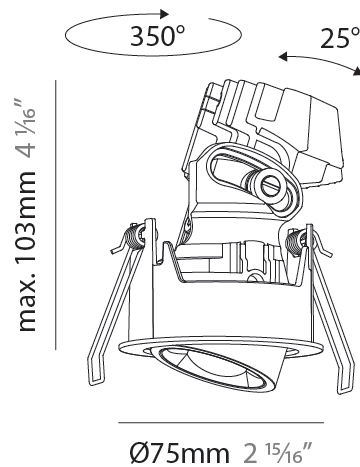

Series: Oiko Pro
Subseries: Oiko Pro Adjustable
Brand: Prolicht
Division: Architectural
Mounting Type: Recessed
Mounting Location: Ceiling
Subcategory: Downlight

PHYSICAL

Shape: Round
Diameter (mm): 75
Diameter (in): 2 ¹⁵/₁₆
Height (mm): 103
Height (in): 4 ¹/₁₆
Ceiling Thickness (mm): 10 / 12.5 / 15 / 25
Ceiling Thickness (in): 3/8 or 1/2 or 9/16 or 1
Min. Recessing Depth (mm): 115
Min. Recessing Depth (in): 4 ¹/₂
Light Distribution: Downlight
Diffuser: Lens Pack - Spread Lens / Linear Spread Lens / Honeycomb Louver
Fixture Finish: SSR / BKV / CWI / CRY / HAB / UFT / ITA / RUA / FTG / MYG / LOD / PUS / FRO / FUP / KIA / POP / BLS / SPG / MEY / GOH / GUM / CHC / COM / ABZ / JAG / OBR / MOS / ROR
Fixture Material: Aluminum Die Cast
Cut-out Measurements: D. - 68mm / 2 11/16"

ELECTRICAL

Lamp Type: LED (Zhaga Standard)
Input Wattage (W): 15
Total Output Wattage (W): 13.6
Dimming: Tri-Mode (Non-Dimming and Phase Dimming (120Vac only) and 0-10V Dimming)
Driver Included: No
Driver Location: Recessed Housing
Driver Type: Constant Current - Universal
Driver Class: Class 2
Input Voltage (V): 120 - 277
Constant Current (MA): 350

LED

Number of LEDs: 1
Color Temperature (°K): 2700 / 3000 / 3500 / 4000
Max. Delivered Lumen (lm): 1375 / 1462 / 1531 / 1545
Nominal Lumen (lm): 1566 / 1665 / 1743 / 1759
CRI: >90 CRI
Lamp Life (hrs): 50000

OPTICAL

Reflector: 50

RATINGS AND CERTIFICATIONS

Certified By: Certified for North American Standards
IP rating: IP20