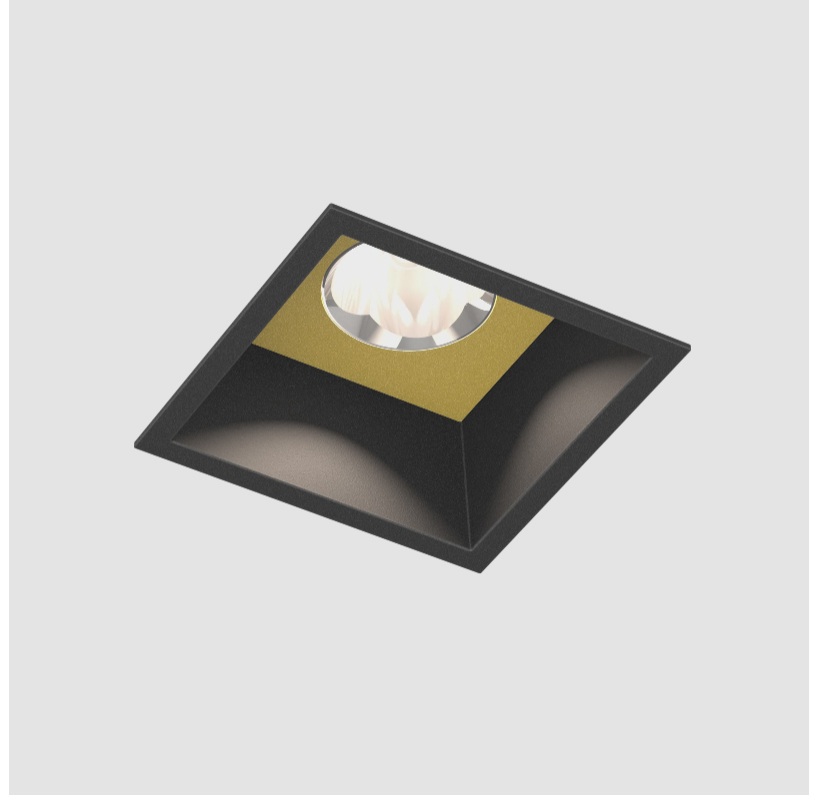

PHYSICAL

Shape: Square
Length (mm): 92
Length (in): 3 5/8
Width (mm): 92
Width (in): 3 5/8
Height (mm): 100
Height (in): 3 15/16
Ceiling Thickness (mm): 1 - 25
Ceiling Thickness (in): 1/16 - 1 3/16
Min. Recessing Depth (mm): 110
Min. Recessing Depth (in): 4 15/16
Light Distribution: Downlight
Weight (kg): 0.351
Diffuser: Lens Pack - No Lens / Opal / Linear Spread Lens / Honeycomb / Spread Lens
Fixture Finish: SSR / BKV / CWI / CRY / HAB / UFT / ITA / RUA / FTG / MYG / LOD / PUS / FRO / FUP / KIA / POP / BLS / SPG / MEY / GOH / GUM / CHC / COM / ABZ / JAG / OBR / MOS / ROR
Fixture Material: Aluminum Die Cast
Cut-out Measurements: D. 68mm / 2 11/16"

ELECTRICAL

Lamp Type: LED (Zhaga Standard)
Input Wattage (W): 15
Total Output Wattage (W): 13.6
Dimming: Tri-Mode (Non-Dimming and Phase Dimming (120Vac only) and 0-10V Dimming)
Driver Included: Yes
Driver Location: Recessed Housing
Driver Type: Constant Current - Universal
Driver Class: Class 2
Input Voltage (V): 120 - 277
Constant Current (MA): 350

LED

Number of LEDs: 1
Color Temperature (°K): 2700 / 3000 / 3500 / 4000
Max. Delivered Lumen (lm): 1424 / 1665 / 1585 / 1599
Nominal Lumen (lm): 1566 / 1665 / 1743 / 1759
CRI: >90 CRI
Lamp Life (hrs): 50000

OPTICAL

Reflector°: 58

RATINGS AND CERTIFICATIONS

Certified By: Certified for North American Standards
IP rating: IP20