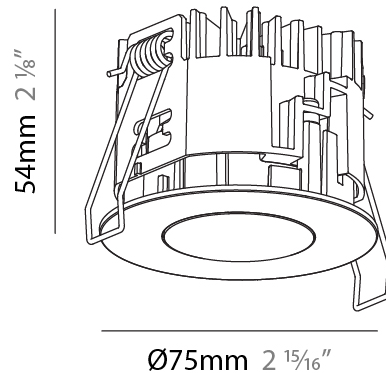

GENERAL

Series: Oiko Pro
Subseries: Oiko Pro Wallwash
Brand: Prolicht
Division: Architectural
Mounting Type: Recessed
Mounting Location: Ceiling
Subcategory: Downlight

PHYSICAL

Shape: Round
Diameter (mm): 75
Diameter (in): 2 15/16
Height (mm): 54
Height (in): 2 1/8
Ceiling Thickness (mm): 1 - 25
Ceiling Thickness (in): 1/16 - 1 3/16
Min. Recessing Depth (mm): 60
Min. Recessing Depth (in): 2 3/8
Light Distribution: Downlight
Fixture Finish: SSR / BKV / CWI / CRY / HAB / UFT / ITA / RUA / FTG / MYG / LOD / PUS / FRO / FUP / KIA / POP / BLS / SPG / MEY / GOH / GUM / CHC / COM / ABZ / JAG / OBR / MOS / ROR
Fixture Material: Aluminum Die Cast
Cut-out Measurements: 68mm / 2 11/16" Diameter

ELECTRICAL

Lamp Type: LED (Zhaga Standard)
Input Wattage (W): 15
Total Output Wattage (W): 13.6
Dimming: Tri-Mode (Non-Dimming and Phase Dimming (120Vac only) and 0-10V Dimming)
Driver Included: No
Driver Location: Recessed Housing
Driver Type: Constant Current - Universal
Driver Class: Class 2
Input Voltage (V): 120 - 277
Constant Current (MA): 350

LED

Color Temperature (°K): 2700 / 3000 / 3500 / 4000
Max. Delivered Lumen (lm): 1247 / 1325 / 1388 / 1400
Nominal Lumen (lm): 1566 / 1665 / 1743 / 1759
CRI: >90 CRI
Lamp Life (hrs): 50000

OPTICAL

Adjustability: Fixed

RATINGS AND CERTIFICATIONS

Certified By: Certified for North American Standards
IP rating: IP54