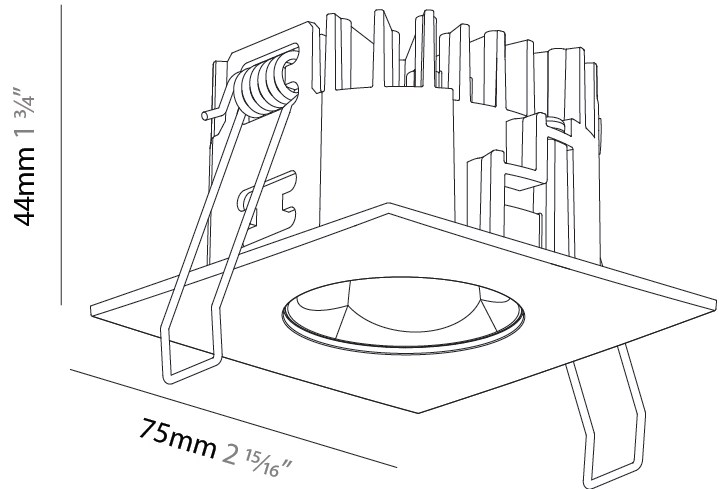

PHYSICAL

Shape: Square
Length (mm): 75
Length (in): 2 ¹⁵/₁₆
Width (mm): 75
Width (in): 2 ¹⁵/₁₆
Height (mm): 43
Height (in): 1 ¹¹/₁₆
Ceiling Thickness (mm): 1 - 25
Ceiling Thickness (in): 1/16 - 1 3/16
Min. Recessing Depth (mm): 50
Min. Recessing Depth (in): 1 ¹⁵/₁₆
Light Distribution: Downlight
Weight (kg): 0.179
Diffuser: Lens Pack - No Lens / Opal / Linear Spread Lens / Honeycomb / Spread Lens
Fixture Finish: SSR / BKV / CWI / CRY / HAB / UFT / ITA / RUA / FTG / MYG / LOD / PUS / FRO / FUP / KIA / POP / BLS / SPG / MEY / GOH / GUM / CHC / COM / ABZ / JAG / OBR / MOS / ROR
Fixture Material: Aluminum Die Cast
Cut-out Measurements: D. 68mm / 2 11/16"

ELECTRICAL

Lamp Type: LED (Zhaga Standard)
Input Wattage (W): 15
Total Output Wattage (W): 13.6
Dimming: Tri-Mode (Non-Dimming and Phase Dimming (120Vac only) and 0-10V Dimming)
Driver Included: No
Driver Location: Recessed Housing
Driver Type: Constant Current - Universal
Driver Class: Class 2
Input Voltage (V): 120 - 277
Constant Current (MA): 350

LED

Number of LEDs: 1
Color Temperature (°K): 2700 / 3000 / 3500 / 4000
Max. Delivered Lumen (lm): 1464 / 1556 / 1630 / 1645
Nominal Lumen (lm): 1566 / 1665 / 1743 / 1759
CRI: >90 CRI
Lamp Life (hrs): 50000

OPTICAL

Reflector°: 50

RATINGS AND CERTIFICATIONS

Certified By: Certified for North American Standards
IP rating: IP20

PROJECT	
TYPE	
SPECIFIER	
QUANTITY	
DATE