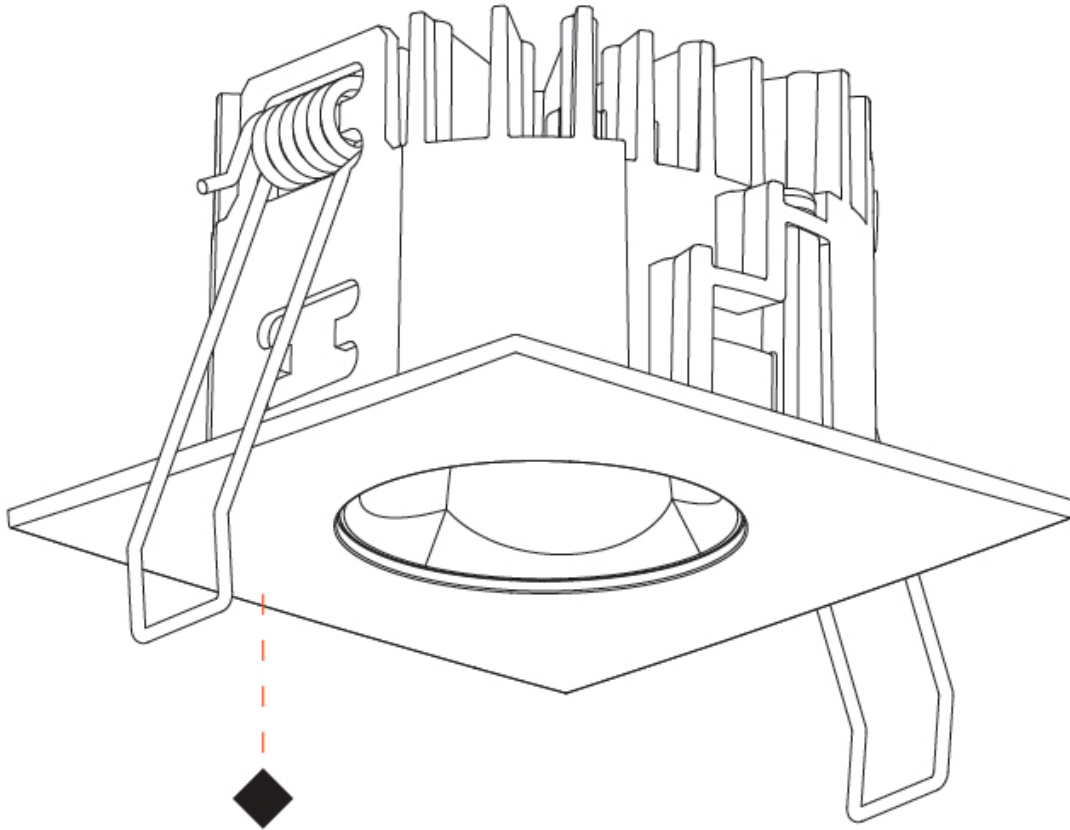

OIKO PRO SQUARE FIXED RECESSED

A35957-

PROJECT	_____
TYPE	_____
SPECIFIER	_____
QUANTITY	_____
DATE	_____