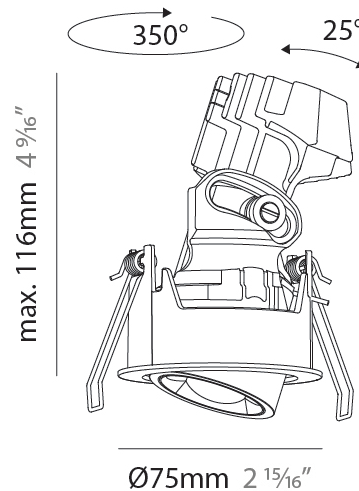

GENERAL

Series: Oiko Pro
Subseries: Oiko Pro Adjustable
Brand: Prolicht
Division: Architectural
Mounting Type: Recessed
Mounting Location: Ceiling
Subcategory: Downlight

PHYSICAL

Shape: Round
Diameter (mm): 75
Diameter (in): 2 ¹⁵/₁₆
Height (mm): 112
Height (in): 4 ⁷/₁₆
Ceiling Thickness (mm): 1 - 25
Ceiling Thickness (in): 1/16 - 1 3/16
Min. Recessing Depth (mm): 120
Min. Recessing Depth (in): 4 ³/₄
Light Distribution: Direct
Weight (kg): 0.276
Fixture Finish: SSR / BKV / CWI / CRY / HAB / UFT / ITA / RUA / FTG / MYG / LOD / PUS / FRO / FUP / KIA / POP / BLS / SPG / MEY / GOH / GUM / CHC / COM / ABZ / JAG / OBR / MOS / ROR
Fixture Material: Aluminum Die Cast
Cut-out Measurements: D. 86mm / 3 3/8"

ELECTRICAL

Lamp Type: LED (Zhaga Standard)
Input Wattage (W): 16
Total Output Wattage (W): 14.6
Dimming: Tri-Mode (Non-Dimming and Phase Dimming (120Vac only) and 0-10V Dimming)
Driver Included: No
Driver Location: Recessed Housing
Driver Type: Constant Current - Universal
Driver Class: Class 2
Input Voltage (V): 120 - 277
Constant Current (MA): 350

LED

Number of LEDs: 1
Color Temperature (°K): 2700 / 3000 / 3500 / 4000
Max. Delivered Lumen (lm): 1067 / 1150 / 1217 / 1220
Nominal Lumen (lm): 1393 / 1501 / 1589 / 1592
CRI: >90 CRI
Lamp Life (hrs): 50000

OPTICAL

Reflector°: 14
Adjustability: Rotational 350° / Tilt 25°

RATINGS AND CERTIFICATIONS

Certified By: Certified for North American Standards
IP rating: IP20